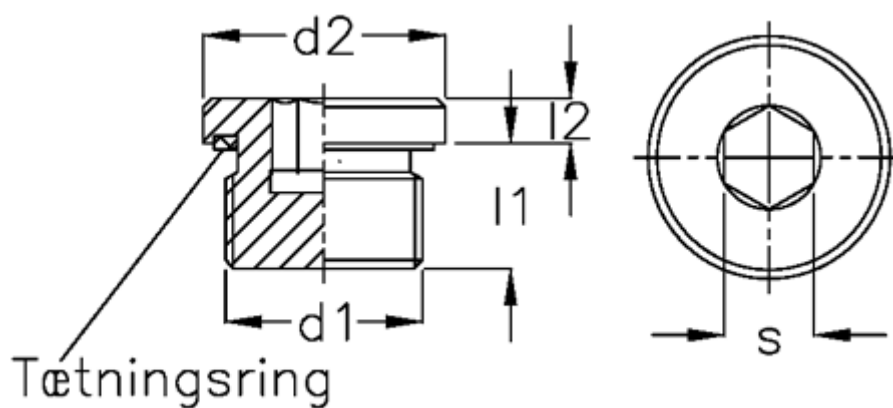

# Data Sheet

Article number: 20250529

Description: E+G

Threaded plug GN 749-G1 1/4-A

## Measures

Clamp	= 240
$d1$	= G1 1/4
$d2$	= 50
$l1$	= 16
$l2$	= 6.5
Pressure	= 250
$s$	= 22